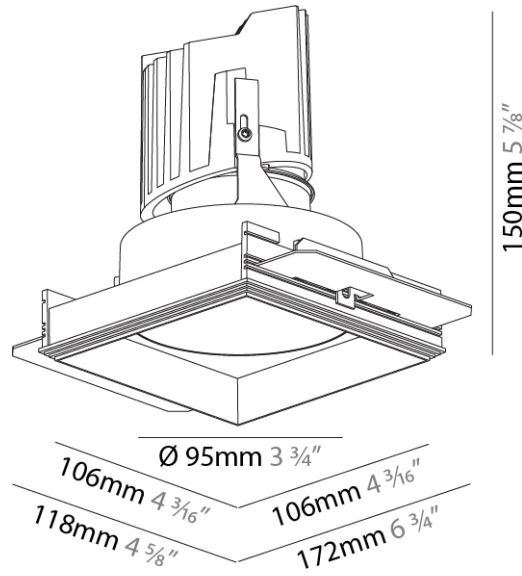

PHYSICAL

Shape: Square
Diameter (mm): 95
Diameter (in): 3 3/4
Length (mm): 106
Length (in): 4 3/16
Width (mm): 106
Width (in): 4 3/16
Depth (mm): 150
Depth (in): 5 7/8

Ceiling Thickness (mm): 10 / 12.5 / 15 / 25
Ceiling Thickness (in): 3/8 or 1/2 or 9/16 or 1

Min. Recessing Depth (mm): 170
Min. Recessing Depth (in): 6 11/16
Light Distribution: Downlight

Weight (kg): 0.705
Weight (lbs): 1.55

Fixture Finish: SSR / BKV / CWI / CRY / HAB / UFT / ITA / RUA / FTG / MYG / LOD / PUS / FRO / FUP / KIA / POP / BLS / SPG / MEY / GOH / GUM / CHC / COM / ABZ / JAG / OBR / MOS / ROR

Fixture Material: Aluminum Die Cast
Cut-out Measurements: 120mm / 4 3/4" x 120mm / 4 3/4"
Upon Request: Unique Ceiling Thickness

ELECTRICAL

Lamp Type: LED (Zhaga Standard)
Input Wattage (W): 15.5
Total Output Wattage (W): 14.5
Dimming: Tri-Mode (Non-Dimming and Phase Dimming (120Vac only) and 0-10V Dimming)

Driver Included: No
Driver Location: Recessed Housing
Driver Type: Constant Current - Universal
Driver Class: Class 2
Housing: See components
Input Voltage (V): 120 - 277
Constant Current (MA): 500

LED

Number of LEDs: 1
Color Temperature (°K): 2700 / 3000 / 3500 / 4000
Max. Delivered Lumen (lm): 940 / 980 / 1029 / 1050
Nominal Lumen (lm): 1386 / 1438 / 1511 / 1542
CRI: >90 CRI
Efficiency (%): 87.9 / 88.4 / 87.9
Lamp Life (hrs): 50000

Upon Request: RGB-W Tunable White Special Color Temperature Special LED

OPTICAL

Reflector: 20 / 40 / 60
Upon Request: Special Beam Angles

© 2024 Zaneen Lighting, Inc. 10000 10th St, Suite 3382, F 416-247-9319, www.zaneen.com

Available for international specifications by adding 'INT' at the end of the existing Model #. For assistance on 'custom' specifications, contact zteam@zaneen.com. In a constant effort to supply the best product, we reserve the right to change specifications or materials without notice. The most recent specification sheets are found at zaneen.com

IP rating: IP20